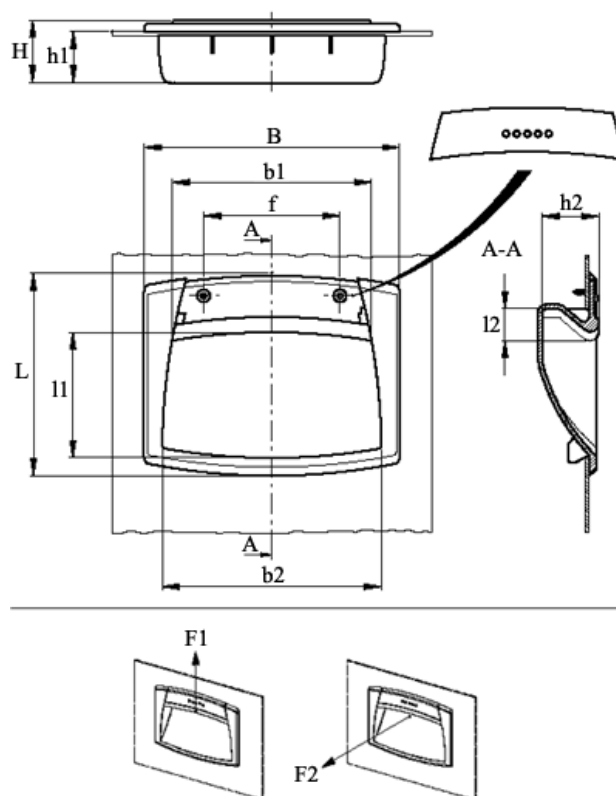

Data Sheet

Article number: 23052611214

Description: E+G Flush pull handle, snap mount.
EPR.120-SH-C4

Measures

B	= 120	h2 = 26.5
b1	= 94	L = 95
b2	= 103	l1 = 58
f	= 64	l2 = 11
F1 (N)	= 1200	
F2 (N)	= 400	
H	= 28.5	
h1	= 24	